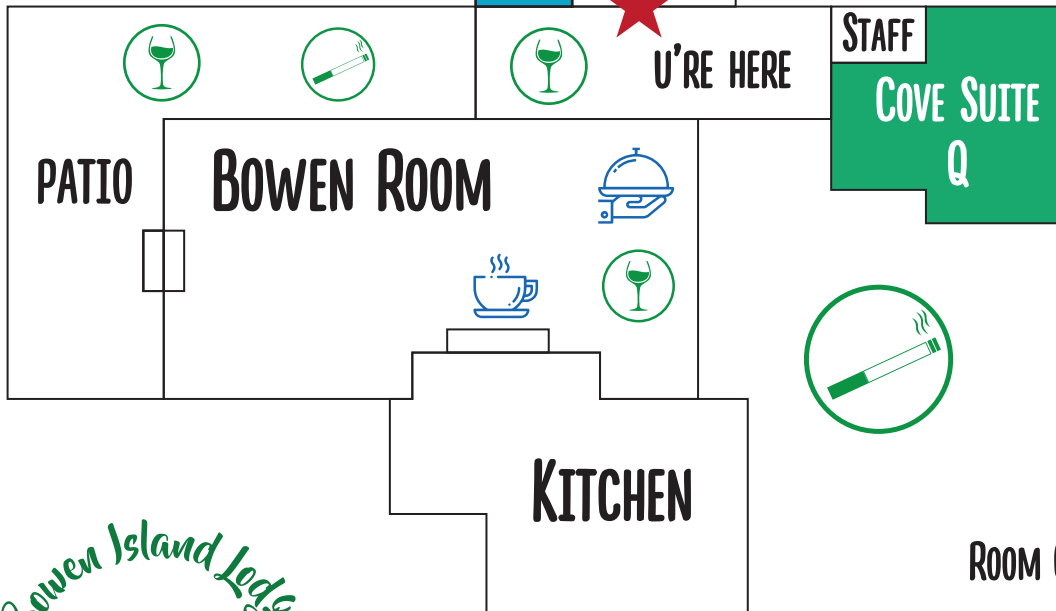

BIL FLOOR PLAN

ROOM CAPACITY CHART		
CONDITION	HOW MANY	COMFORTABILITY
SHARE BED	54 GUESTS	MAX. CAPACITY
SHARE ROOM	42 GUESTS	WITH ROOMATE
PRIVATE ROOM	24 GUESTS	COMFORTABLE

HOT TUB

ROOM CONFIGURATION

ROOM NUMBER
2 TWINS/KING
QUEEN/2 QUEENS
QUEEN + TWIN