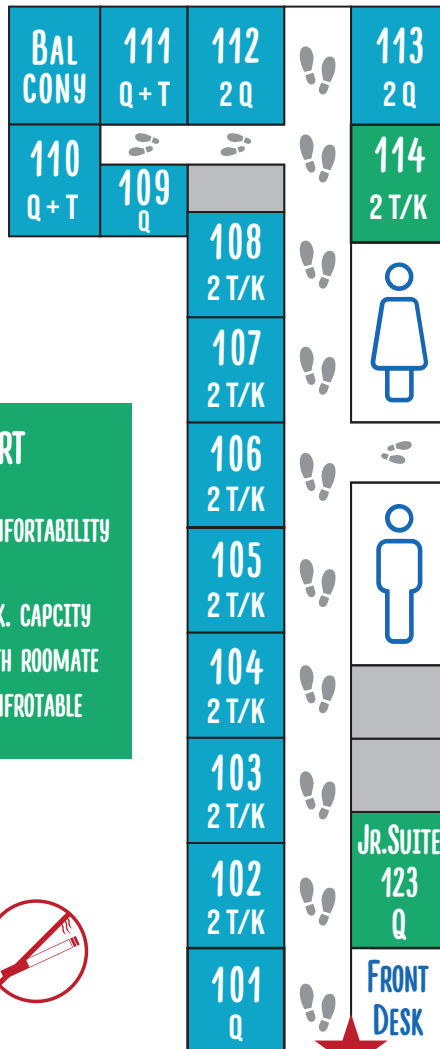

BIL FLOOR PLAN

ROOM CAPACITY CHART		
CONDITION	HOW MANY	COMFORTABILITY
SHARE BED	54 GUESTS	MAX. CAPACITY
SHARE ROOM	42 GUESTS	WITH ROOMATE
PRIVATE ROOM	24 GUESTS	COMFORTABLE

HOT TUB

ROOM CONFIGURATION

ROOM NUMBER
2 TWINS/KING
QUEEN/2 QUEENS
QUEEN + TWIN

OCEAN VIEW

GARDEN VIEW

Bowen Island Lodge
 380 Cardena Dr. Bowen Island, BC | V0N 1G1
 +1 (604) 721-6693 | +1 (887) 947-2129
 sales@bowenislandlodge.ca
 www.bowenislandlodge.ca